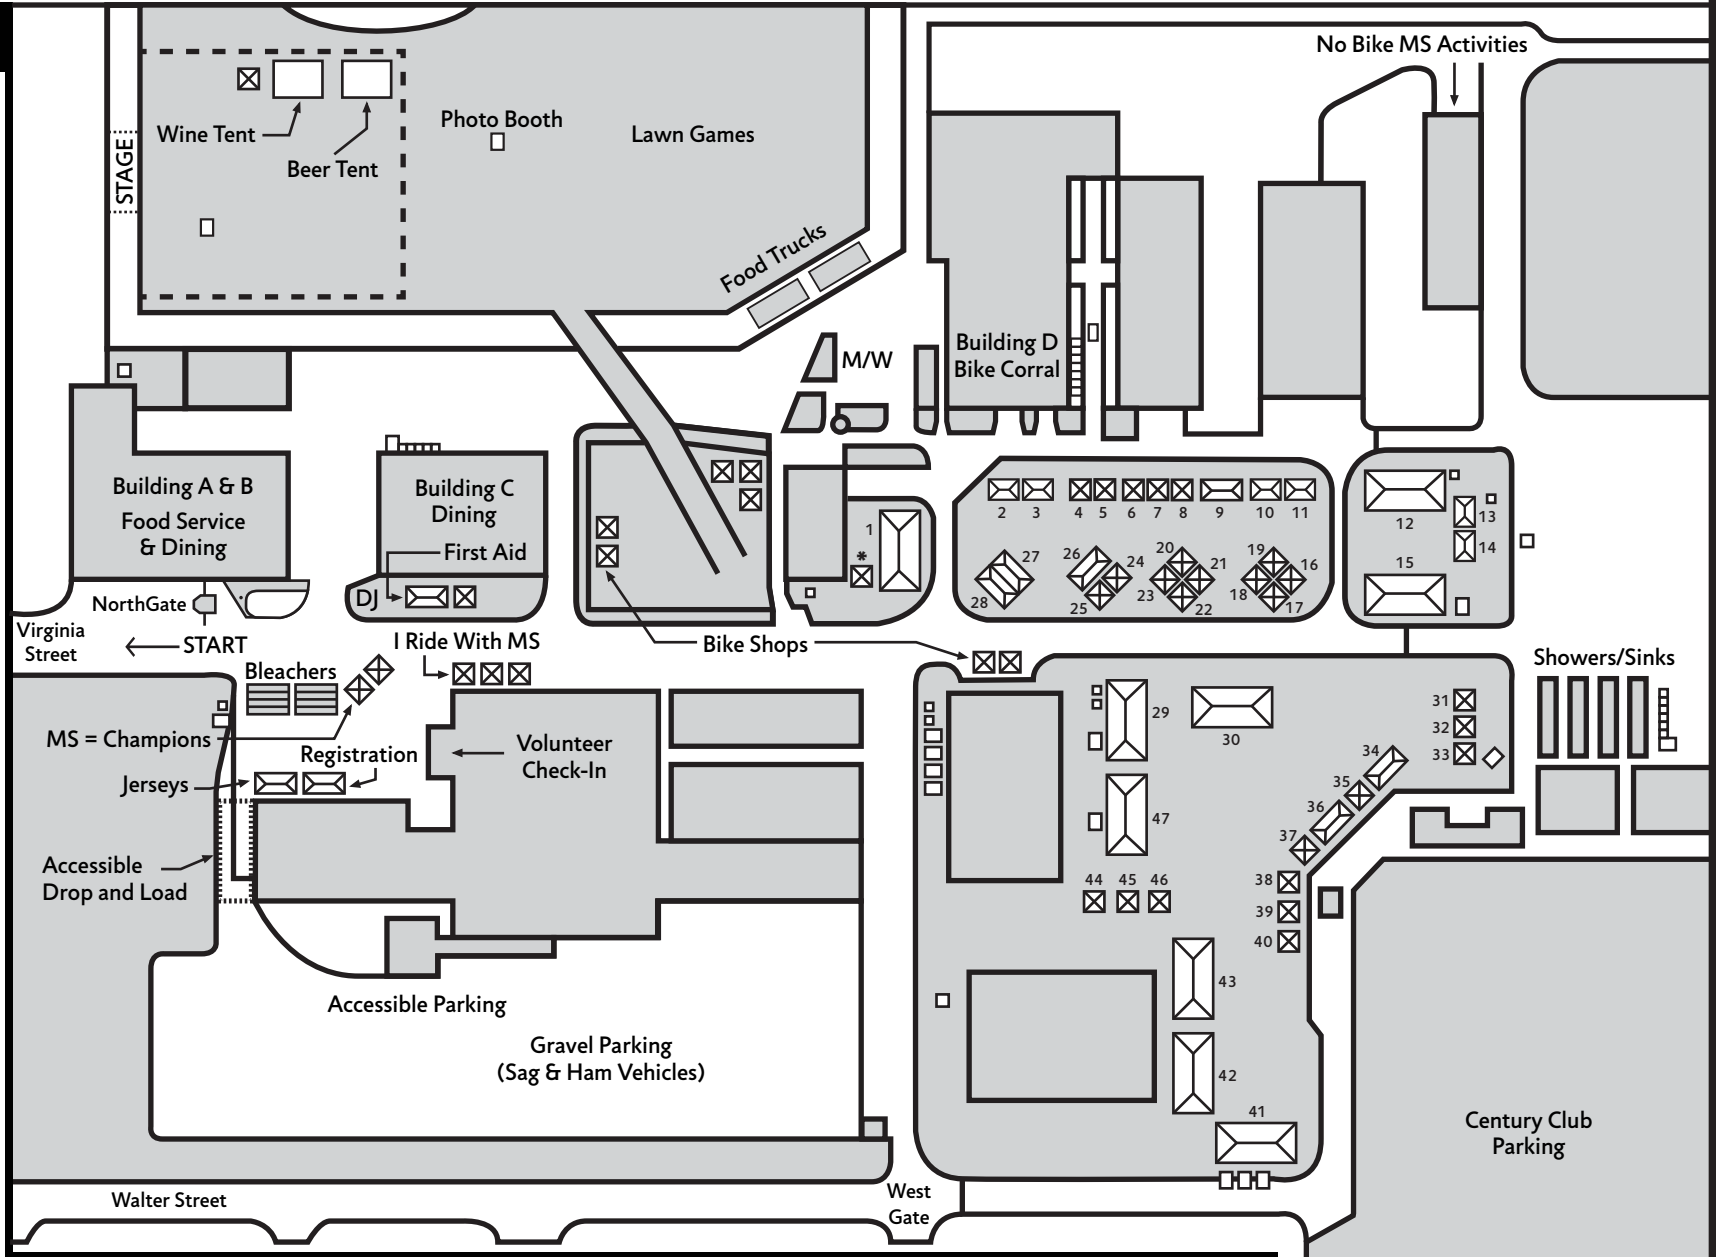

bike

Deception Pass
Classic 2014

WASHINGTON
RIDER VILLAGE
MAP

Skagit County Fairgrounds

PARKING INSTRUCTIONS

- South Gate — General Parking (Teams, Camping)
- North Gate — Pedestrian Only/Start-Finish
- West Gate — Accessible Parking, Century Club Parking, SAG/HAM/Support Vehicles

Rider Village Map

TEAM TENTS

- 1 Concur
- 2 Mutineers
- 3 Magnuson Athletic Club
- 4 Blazing Saddles
- 5 Riding MS Off
- 6 Sock It To MS
- 7 Team Outerwall
- 8 Buns Blazing
- 9 Team Eddie Bauer
- 10 The Wolf Pack Project
- 11 Expedia
- 12 Swedish Smyelin Babes
- 13 Team Deloitte
- 14 Team Nintendo
- 15 SPIN
- 16 Crankin' for a Cure
- 17 Pedal to the Metal
- 18 Zillow
- 19 Accenture Avanaade
- 20 Sexy Tremors!
- 21 Shell on Wheels
- 22 Not MS'ing Around
- 23 MS 'Kateers
- 24 Eastgate Cycling Club's Spirits in Motion
- 25 Team Navy
- 26 Lyn's Leggs
- 27 BIKING VIKINGS
- 28 Team ZGF-Hoffman
- 29 Team Expeditors
- 30 Perkins Coie
- 31 Point Inside
- 32 Team Group Health
- 33 Shannon & Wilson
- 34 Ironic Stompin'
- 35 Team Free Beer
- 36 The Fighting Axons
- 37 Team Jody Rae
- 38 Thighs, Guns, Buns
- 39 Team Spruce
- 40 Plum Creek
- 41 Microsoft
- 42 Point B Sponsor Tent
- 43 Point B Peddlers
- 44 Milgard
- 45 Team Infitness
- 46 Rick Steve's Eurostars
- 47 Team BP NW
- * Team Row Concierge