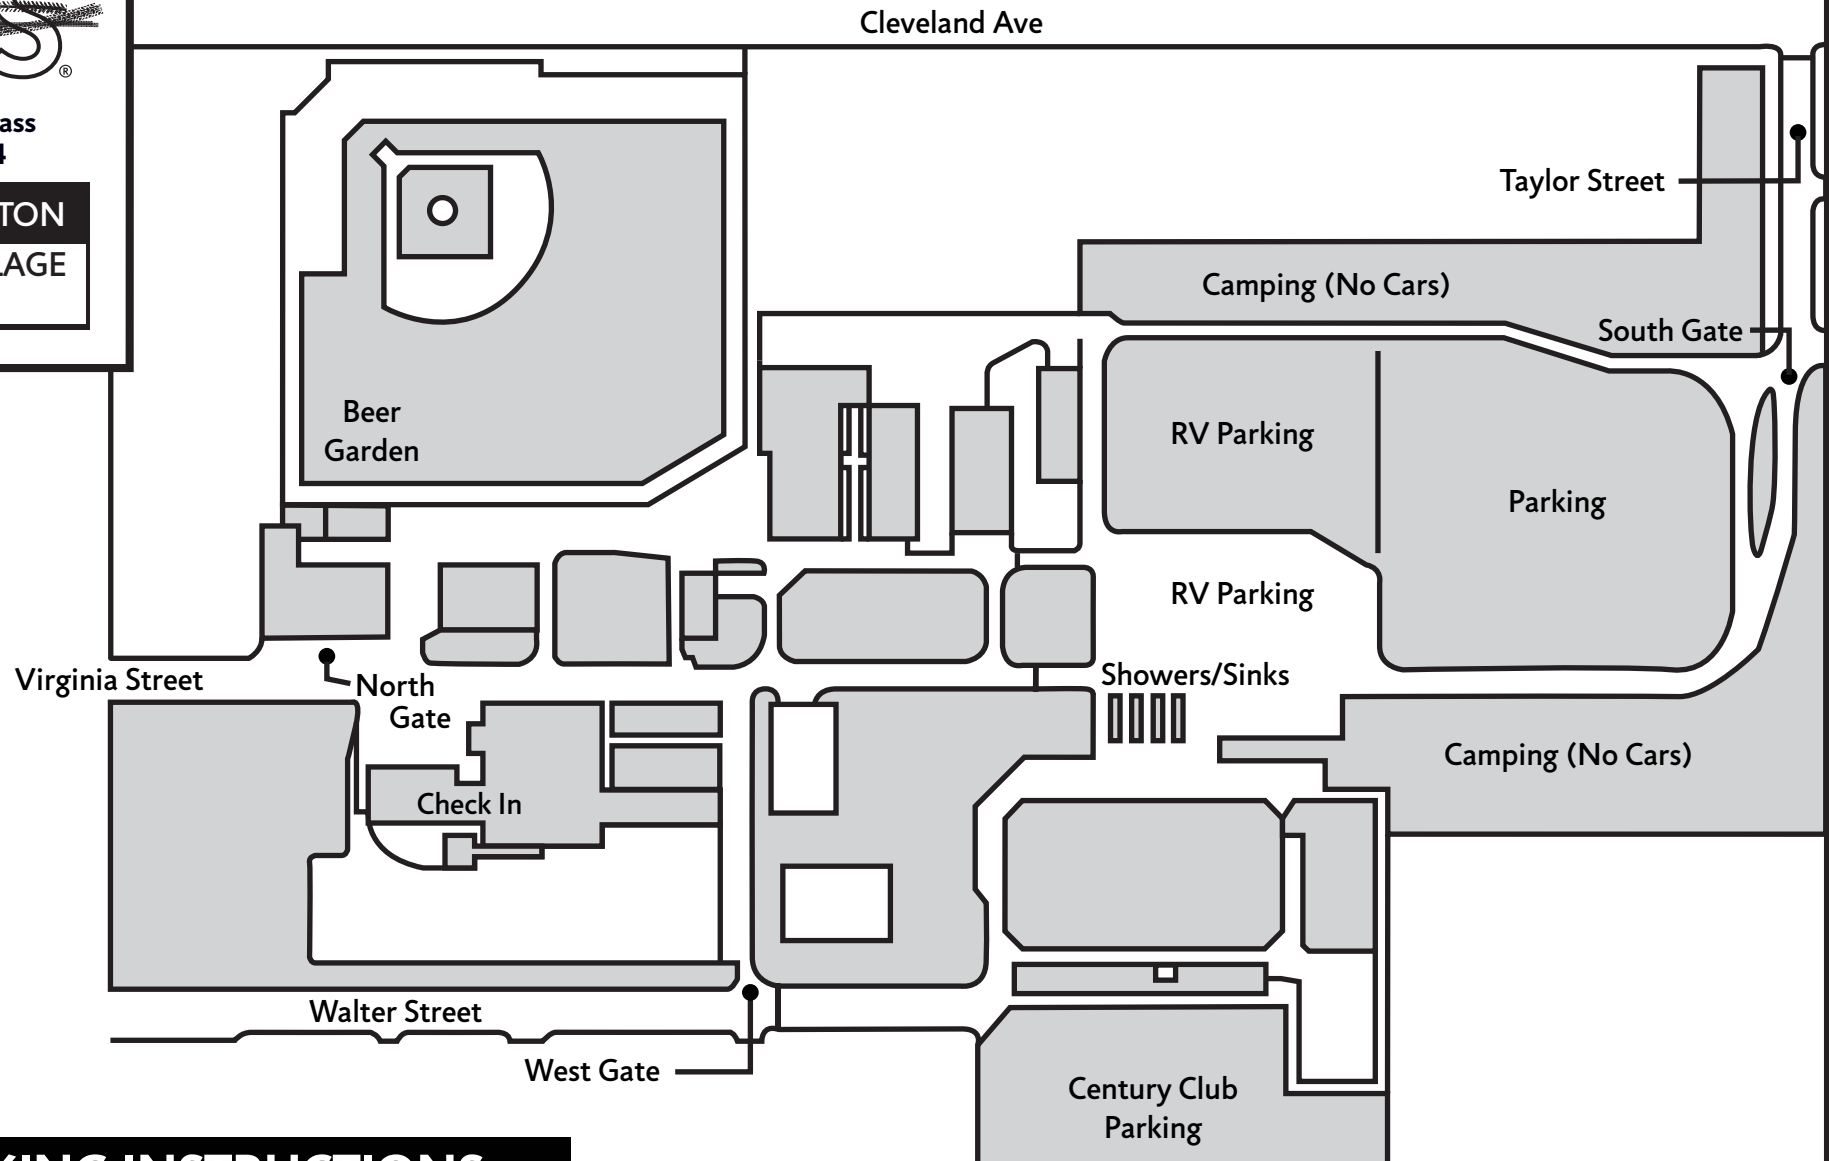

bike

Deception Pass
Classic 2014

WASHINGTON
RIDER VILLAGE
MAP

Skagit County Fairgrounds

PARKING INSTRUCTIONS

- South Gate — General Parking (Teams, Camping)
- North Gate — Pedestrian Only/Start-Finish
- West Gate — Accessible Parking, Century Club Parking, SAG/HAM/Support Vehicles

Rider Village Map

TEAM TENTS

- 1 Concur
- 2 Mutineers
- 3 Magnuson Athletic Club
- 4 Blazing Saddles
- 5 Riding MS Off
- 6 Sock It To MS
- 7 Team Outerwall
- 8 Buns Blazing
- 9 Team Eddie Bauer
- 10 The Wolf Pack Project
- 11 Expedia
- 12 Swedish Smyelin Babes
- 13 Team Deloitte
- 14 Team Nintendo
- 15 SPIN
- 16 Crankin' for a Cure
- 17 Pedal to the Metal
- 18 Zillow
- 19 Accenture Avanaade
- 20 Sexy Tremors!
- 21 Shell on Wheels
- 22 Not MS'ing Around
- 23 MS 'Kateers
- 24 Eastgate Cycling Club's Spirits in Motion
- 25 Team Navy
- 26 Lyn's Leggs
- 27 BIKING VIKINGS
- 28 Team ZGF-Hoffman
- 29 Team Expeditors
- 30 Perkins Coie
- 31 Point Inside
- 32 Team Group Health
- 33 Shannon & Wilson
- 34 Ironic Stompin'
- 35 Team Free Beer
- 36 The Fighting Axons
- 37 Team Jody Rae
- 38 Thighs, Guns, Buns
- 39 Team Spruce
- 40 Plum Creek
- 41 Microsoft
- 42 Point B Sponsor Tent
- 43 Point B Peddlers
- 44 Milgard
- 45 Team Infitness
- 46 Rick Steve's Eurostars
- 47 Team BP NW
- * Team Row Concierge

27 BIKING VIKINGS	31 Point Inside	35 Team Free Beer	39 Team Spruce	43 Point B Peddlers	47 Team BP NW
28 Team ZGF-Hoffman	32 Team Group Health	36 The Fighting Axons	40 Plum Creek	44 Milgard	* Team Row Concierge
29 Team Expeditors	33 Shannon & Wilson	37 Team Jody Rae	41 Microsoft	45 Team Infitness	
30 Perkins Coie	34 Ironic Stompin'	38 Thighs, Guns, Buns	42 Point B Sponsor Tent	46 Rick Steve's Eurostars	