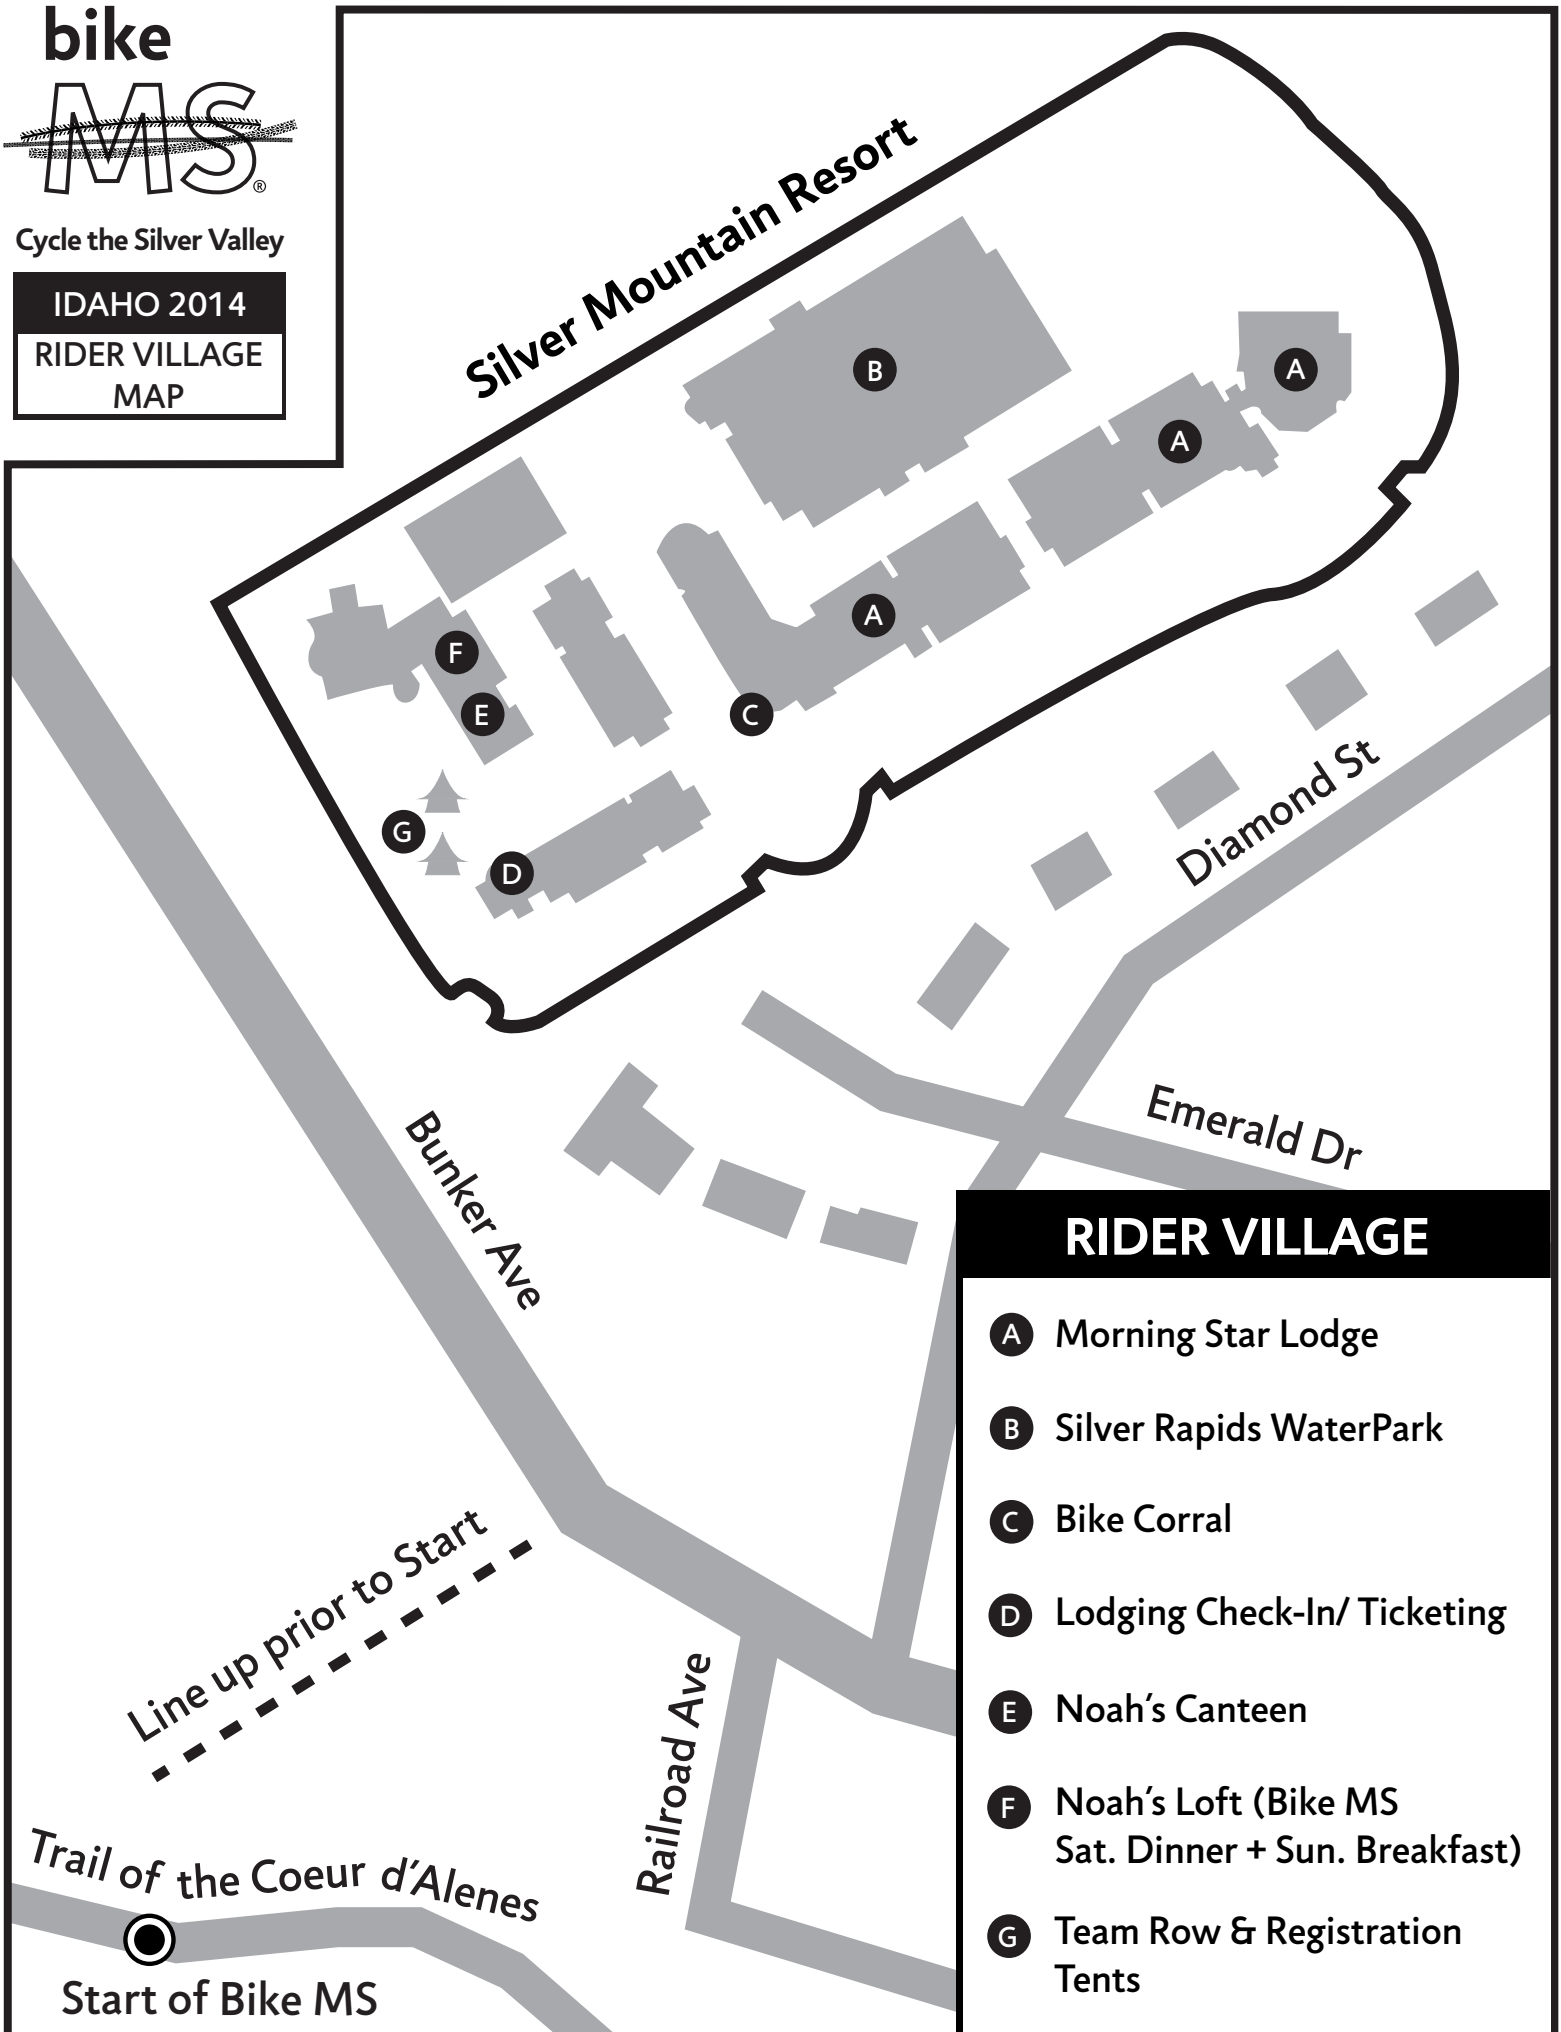

bike

Cycle the Silver Valley

IDAHO 2014

**RIDER VILLAGE
MAP**

RIDER VILLAGE

- A** Morning Star Lodge
- B** Silver Rapids WaterPark
- C** Bike Corral
- D** Lodging Check-In/ Ticketing
- E** Noah's Canteen
- F** Noah's Loft (Bike MS Sat. Dinner + Sun. Breakfast)
- G** Team Row & Registration Tents