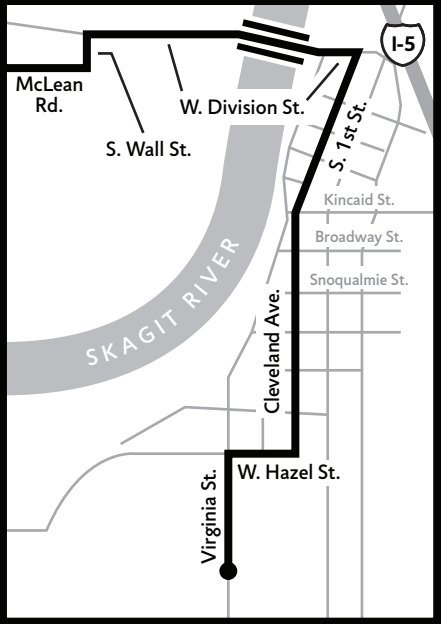

Deception Pass Classic

WASHINGTON

Day 2

BELLINGHAM

WHATCOM LAKE

Bellingham Bay

REST STOP 72
Lunch @ Larrabee State Park

SAMISH LAKE

REST STOP 2
Alger Gas Station

CHUCKANUT MOUNTAIN

Samish Bay

BLANCHARD

REST STOP 52
Lunch @ Edison Elementary

EDISON

DETAILED START / FINISH MAP

BAYVIEW
REST STOP 3
Joe Hamel Beach Park

REST STOP 1
Allen Elementary School

Padilla Bay

BURLINGTON

MT. VERNON

Mt. Vernon / Blanchard / Samish Lake

26 MILE ROUTE **52 MILE ROUTE** **72 MILE ROUTE**

Turn LEFT on Rector Rd. and follow event signage back to Mt. Vernon

Make sharp LEFT on Colony Rd. and follow event signage back to Mt. Vernon

Bear RIGHT on Colony Rd. and follow event signage back to Mt. Vernon

START / FINISH
Skagit County Fairgrounds
1410 Virginia St.
Mt. Vernon, WA 98273